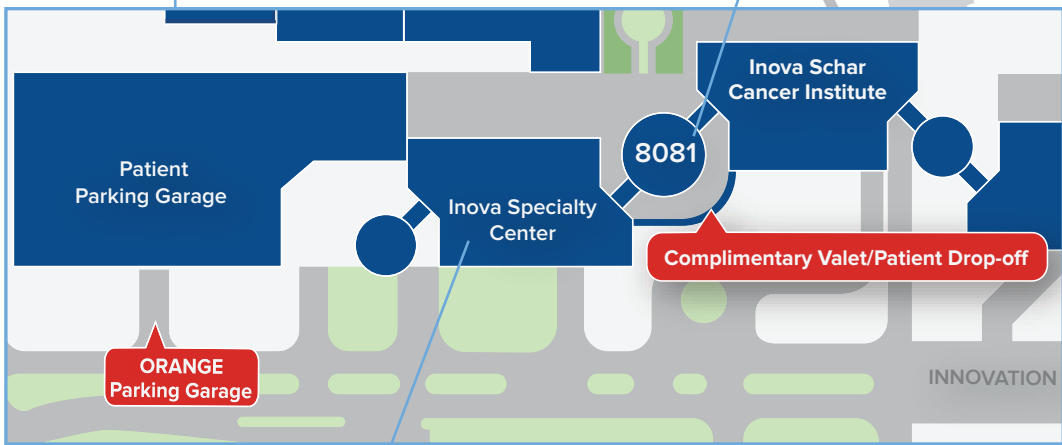

#### 8081 Innovation Park Drive

The main entrance to 8081 will be on the right. You may valet park at the main entrance or proceed further to the Orange Parking Garage, located on your right. ***Please note that Inova Specialty Center and Inova Schar Cancer Institute share the same main entrance.***

### Parking

Complimentary valet parking and patient drop-off is available at the building entrance of 8081 Innovation Park Drive.

#### Patient and Visitor Self-Parking

Parking is free. Enter the Orange Parking Garage. Take the elevators in the garage to level 2, then follow signs to Inova Specialty Center.

This entrance is closed as of 2/1/2020 for construction. Please use Peterson Discovery Drive.

Complimentary valet parking available at the main entrance. Free self-parking spaces available at the Orange Parking Garage. Take the elevator in the garage to level 2. Inova VIP 360<sup>o</sup> is located in suite 200.