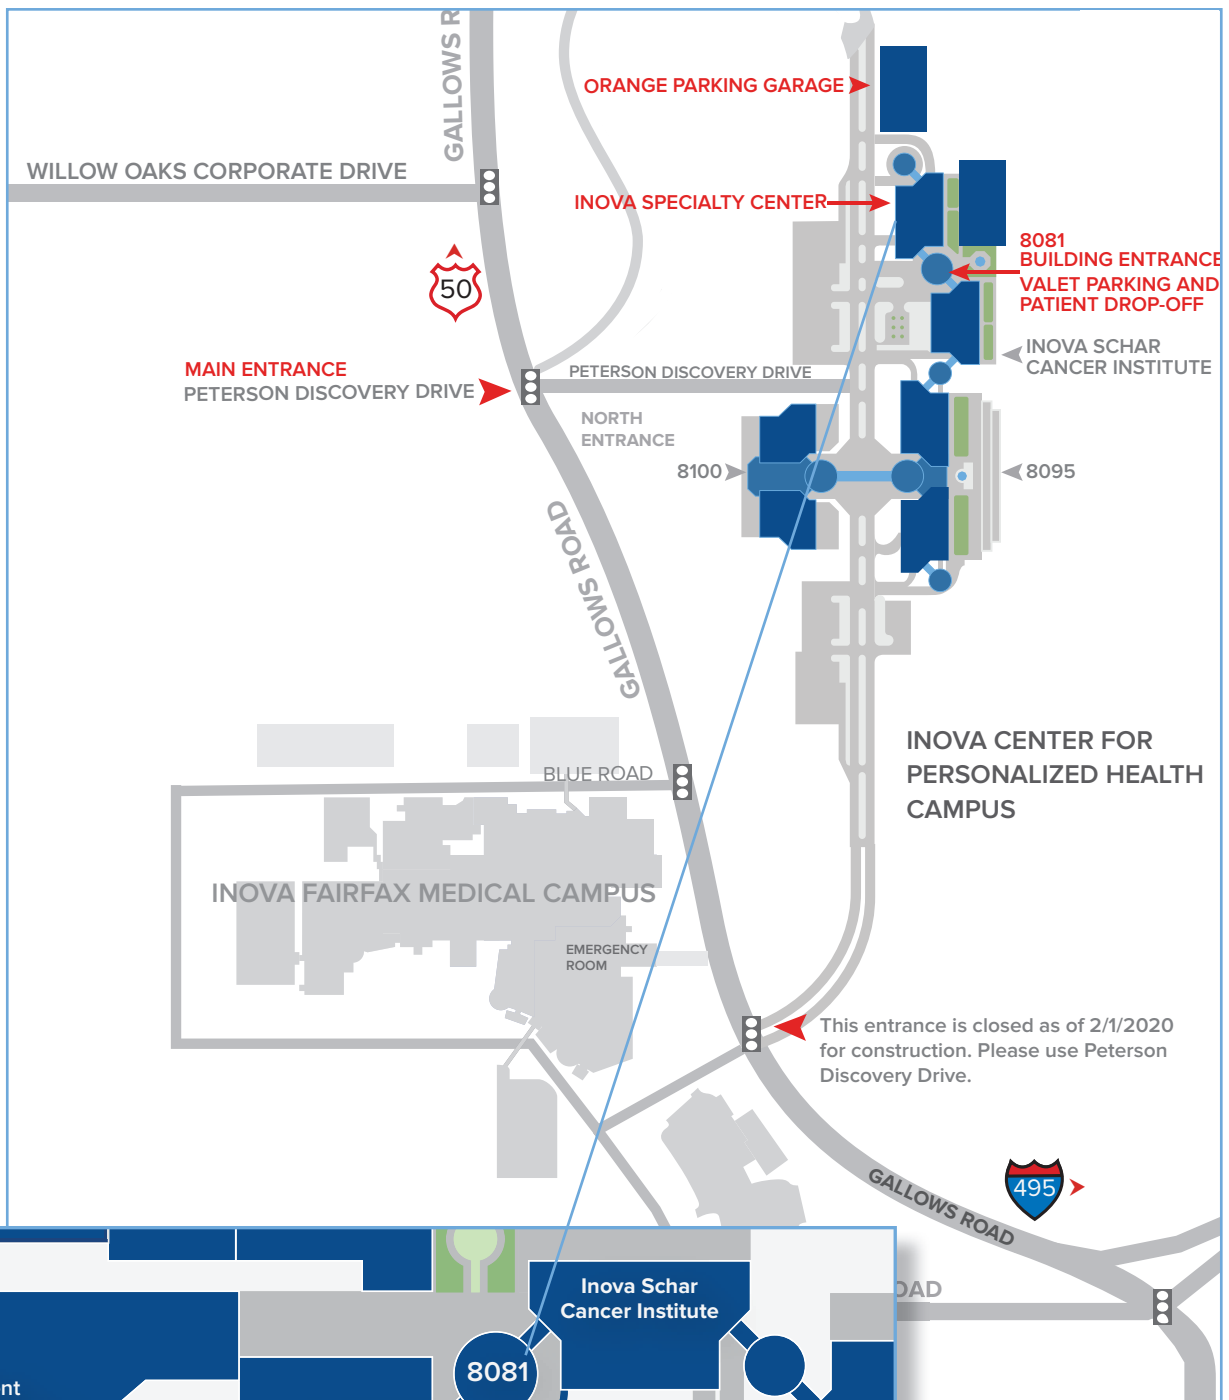

This entrance is closed as of 2/1/2020 for construction. Please use Peterson Discovery Drive.

Complimentary valet parking available at the main entrance. Free self-parking spaces available at the Orange Parking Garage. Take the elevator in the garage to level 2. Inova VIP 360° is located in suite 200.