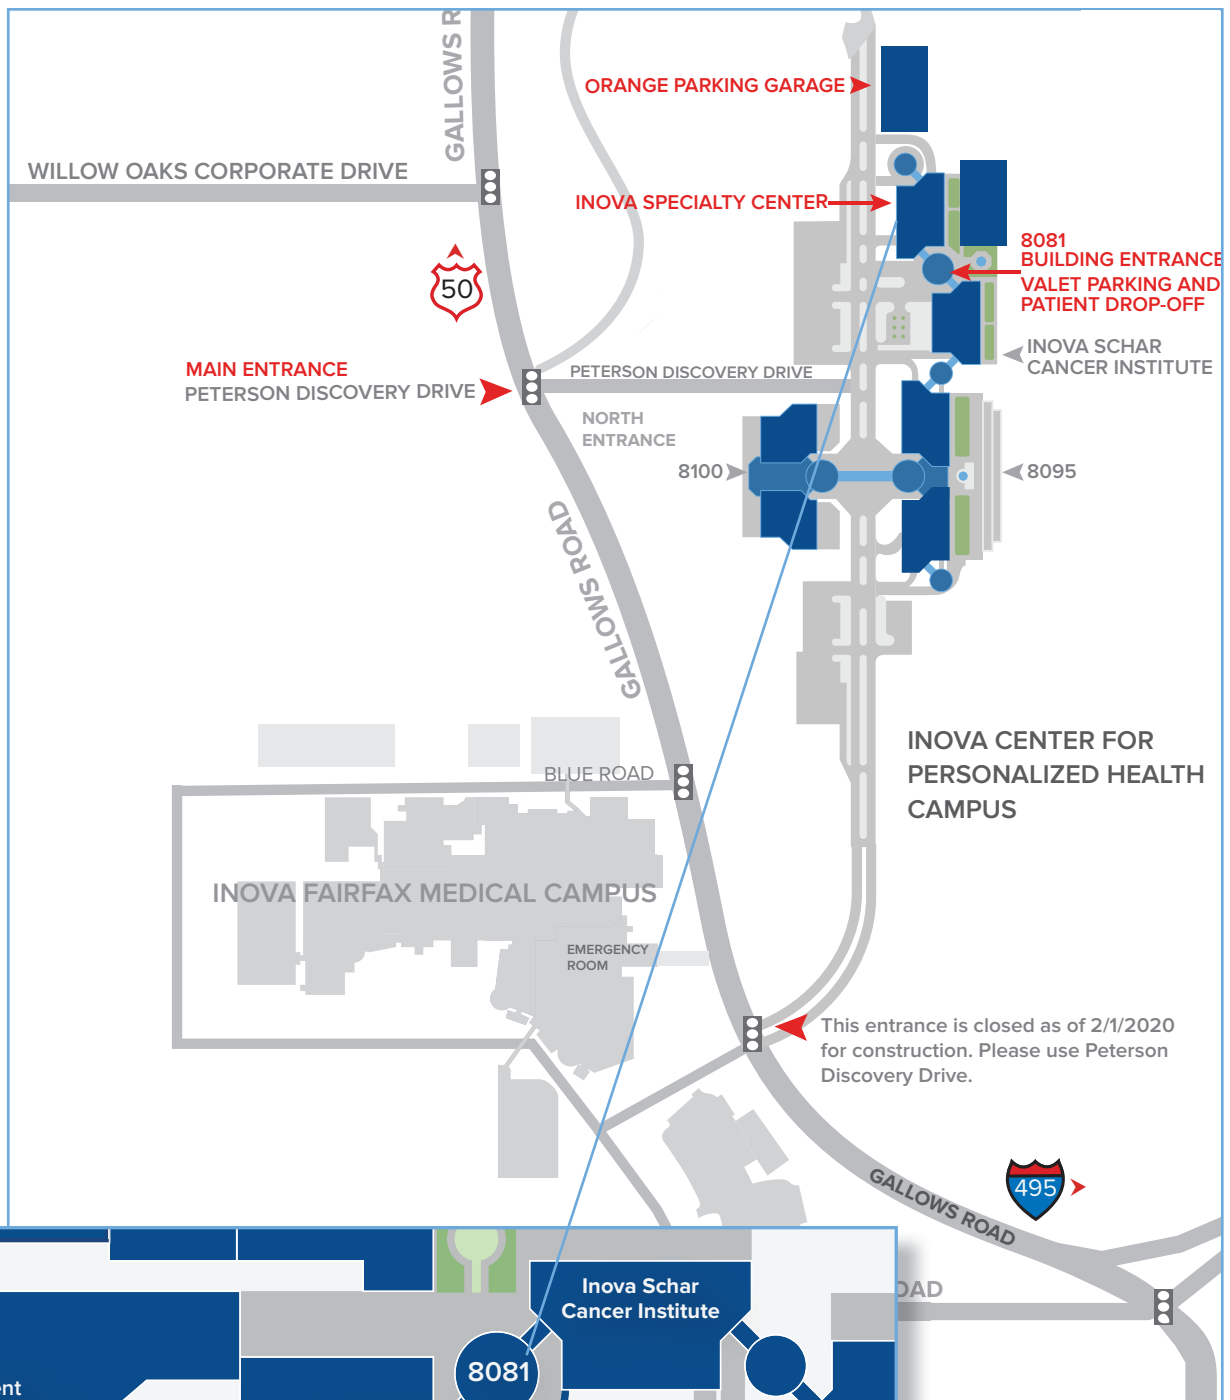

Via Rt. 50

From the West (Fairfax): Exit onto Gallows Road/650. At the top of the ramp, bear right onto Gallows Road. Proceed on Gallows Road, then turn left onto Peterson Discovery Drive. Turn left onto Innovation Park Drive.

From the East (Washington/Falls Church): Pass under I-495 and exit onto Gallows Road/650. At the light at the top of the ramp, turn left onto Gallows Road. Proceed on Gallows Road, then turn left onto Peterson Discovery Drive. Turn left onto innovation Park Drive.

8081 Innovation Park Drive

The main entrance to 8081 will be on the right. You may valet park at the main entrance or proceed further to the Orange Parking Garage, located on your right. **Please note that Inova Specialty Center and Inova Schar Cancer Institute share the same main entrance.**

Parking

Complimentary valet parking and patient drop-off is available at the building entrance of 8081 Innovation Park Drive.

Patient and Visitor Self-Parking

Parking is free. Enter the Orange Parking Garage. Take the elevators in the garage to level 2, then follow signs to Inova Specialty Center.