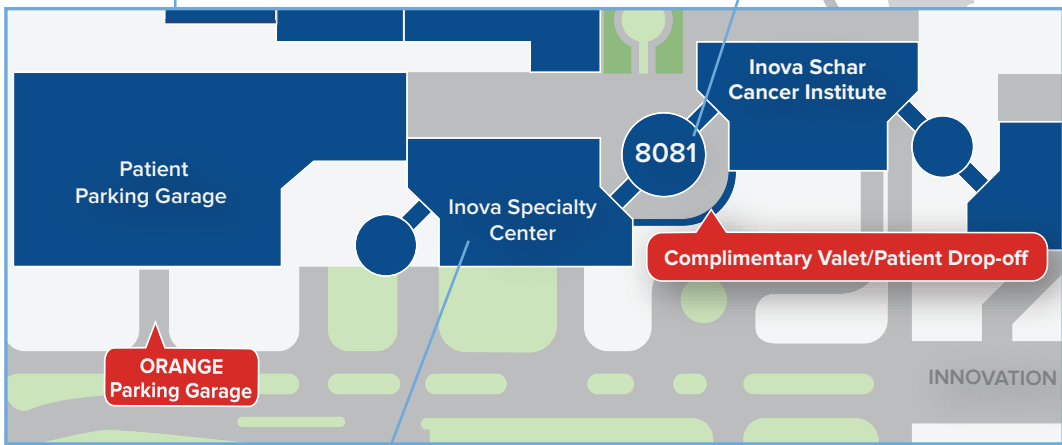

8081 Innovation Park Drive

The main entrance to 8081 will be on the right. You may valet park at the main entrance or proceed further to the Orange Parking Garage, located on your right. **Please note that Inova Specialty Center and Inova Schar Cancer Institute share the same main entrance.**

Parking

Complimentary valet parking and patient drop-off is available at the building entrance of 8081 Innovation Park Drive.

Patient and Visitor Self-Parking

Parking is free. Enter the Orange Parking Garage. Take the elevators in the garage to level 2, then follow signs to Inova Specialty Center.

Complimentary valet parking available at the main entrance. Free self-parking spaces available at the Orange Parking Garage. Take the elevator in the garage to level 2. Inova VIP 360^o is located in suite 200.